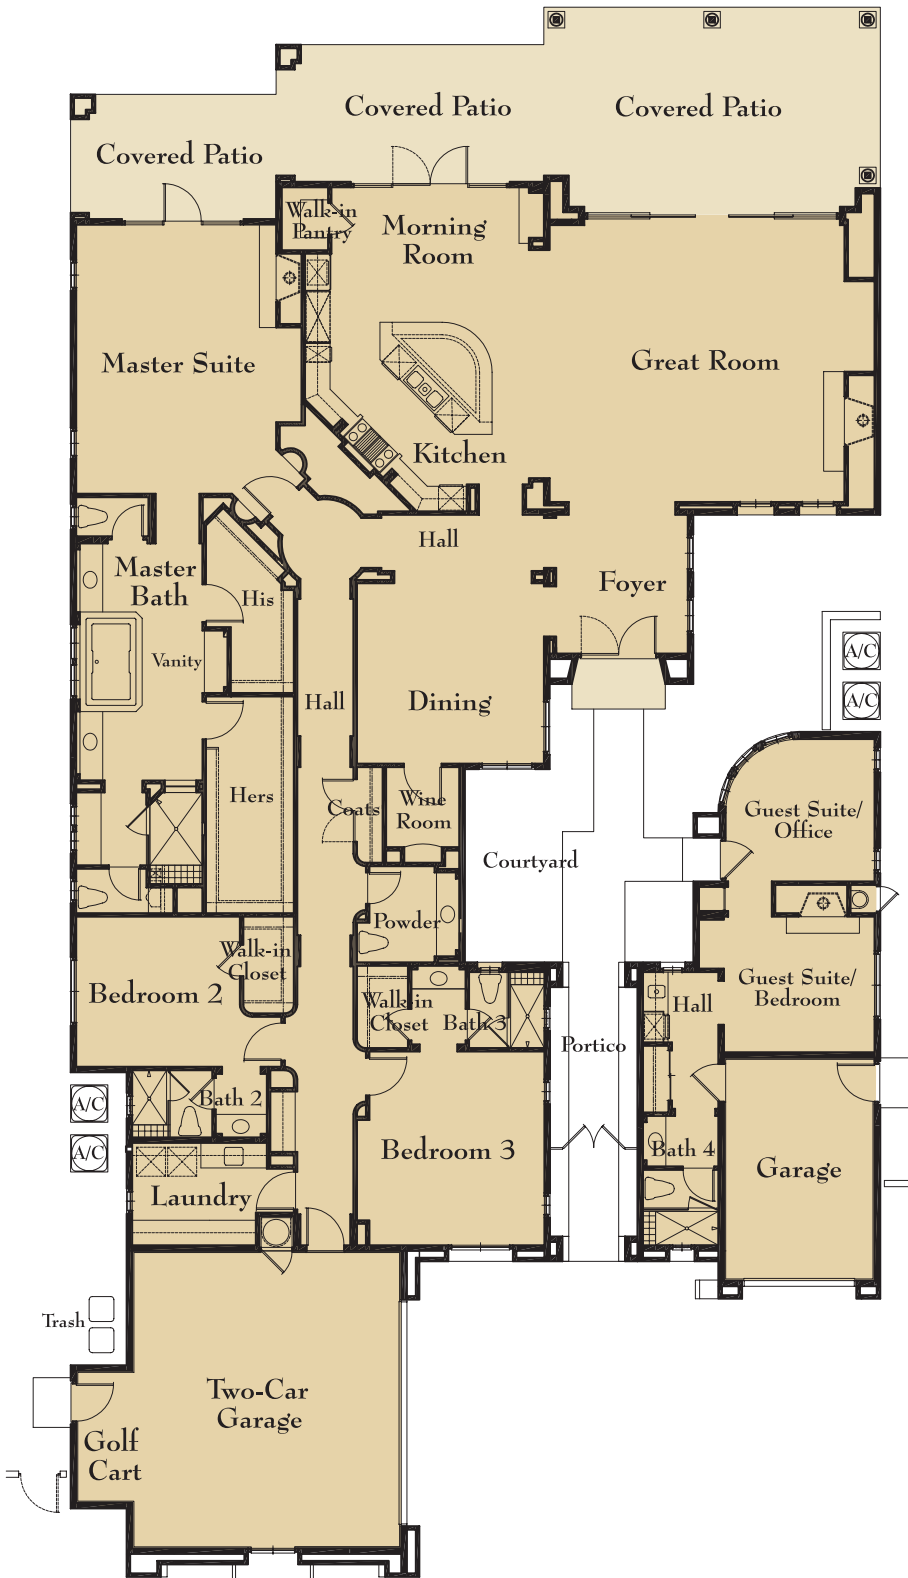

THE ESTRELLA

PLAN FIVE 4,314 Sq.Ft.

FOUR BEDROOMS,
FOUR BATHROOMS,
POWDER ROOM,
DETACHED GUEST SUITE,
850 SQ. FT. OF COVERED PATIO